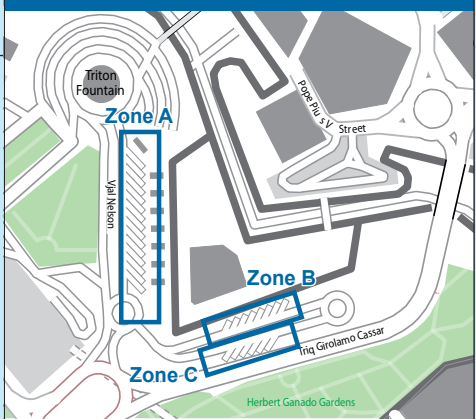

GĦAWDEX (GOZO)

Bus Terminal II-Belt Valletta

Bus Zone A				Bus Zone B				Bus Zone C					
1	2	3	4	13	14	15	16	50	51	52	53		
71	72	73	74	21	22	24	54	56	58				
80	81	82	83	31	32	61	62	63	64				
84	88	41	42	43	44	45							
90	91	92	93	94	46	47	48	49					
122	130	133											
X4													

Legend

- Bus routes
- Bus routes only summer
- Number of bus route
- Place of departure/ arrival
- Key bus stop
- Sales and information office
- Bus interchange
- Tourist information
- Heritage site
- Place of interest
- Airport
- Hospital
- Ferry
- Beach